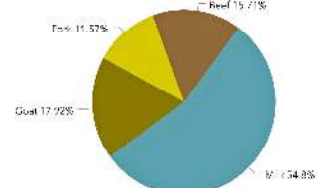

Rwanda Animal Sourced Food Production

SELECT A DISTRICT

- Nyanzema
- Cendajuru
- Karukuru
- Nyagatare
- Gisagara
- Nyamagana
- Ikora
- Nyamagande
- Rukwavu
- Muhanga
- Kamonyi
- Karongi
- Rukara
- Rubavu
- Nyabihu
- Nyagatare
- Ruhango
- Nyamashamba
- Ruhango
- Gashyamba
- Musanze
- Burana
- Cyumbura
- Rwamagana
- Nyagatare
- Gashyamba
- Kavayaza
- Kigali
- Nyanza
- Gashyamba

Rwanda Land Cover

Rwanda Rangelands

Value:

Rangeland

Rwanda Goat Production

Goat Production

- > 100,000
- ~ 50,000 - 100,000
- > 20,000 - 50,000
- > 10,000 - 20,000
- Less than 10,000
- Data not available

RANGELAND
37%

ASF PRODUCTION

- District Limit
- Rwanda Land Cover
- Rwanda Goat Production
- Rwanda Rangelands
- Rwanda Milk Production
- Rwanda Pigeon Production