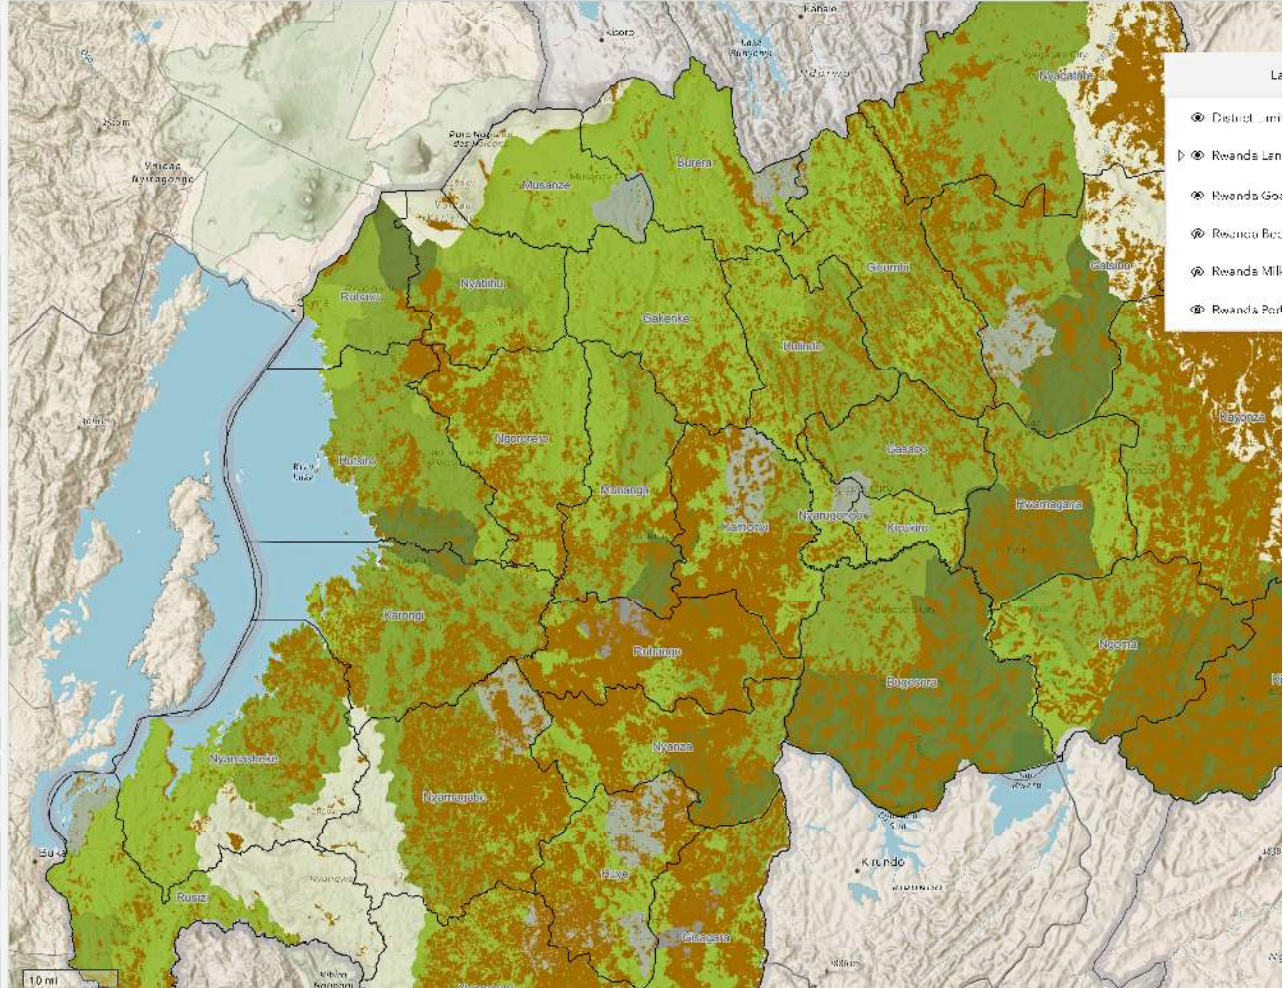

## SELECT A DISTRICT

- Nyanzema
- Cendajuru
- Karukuru
- Nyagatare
- Gisagara
- Nyamagana
- Ikora
- Nyamagande
- Rukwavu
- Muhanga
- Kamonyi
- Karongi
- Rukara
- Rubavu
- Nyabihu
- Nyagatare
- Ruhango
- Nyamashamba
- Ruhango
- Gashyamba
- Musanze
- Burana
- Cyumbura
- Rwamagana
- Nyagatare
- Gashyamba
- Kavayaza
- Kigali
- Nyanza
- Gashyamba

## Rwanda Land Cover

Rwanda Rangelands

Value:

Rangeland

## Rwanda Goat Production

Goat Production

- > 100,000
- ~ 50,000 - 100,000
- > 20,000 - 50,000
- > 10,000 - 20,000
- Less than 10,000
- Data not available

RANGELAND  
**37%**

## ASF PRODUCTION

- District Limit
- Rwanda Land Cover
- Rwanda Goat Production
- Rwanda Rangelands
- Rwanda Milk Production
- Rwanda Pigeon Production